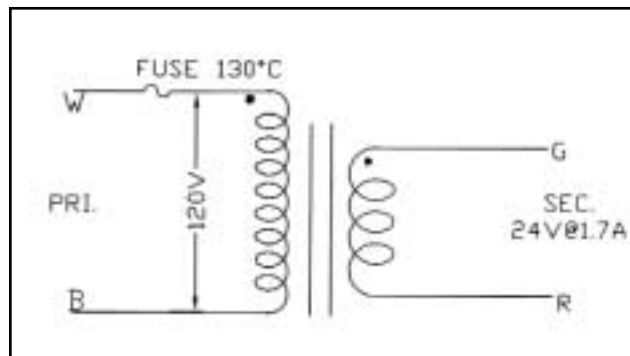

## CLASS 2 CONTROL TRANSFORMERS OPEN CONSTRUCTION

The Zettler Controls' Series AHR footmount compact open construction transformers are less than 2 1/4" in height. This makes them ideal as replacements within existing equipment and are available with various inputs and voltages. These control transformers provide power source for control circuits for air conditioning, heating or refrigeration systems.

- Low heat rise
- 2.13 x 1.88 x 2.25 inches
- Primary and secondary color coded leads
- 130°C rated construction material
- Split bobbin design
- Foot-mount
- 50/60 Hz
- UL/CUR approval

PART NO.	PRIMARY			SECONDARY		MOUNTING
	VA	VOLTAGE	CONNECTIONS	VOLTAGE	CONNECTIONS	
AHR40282FM	40	120V	Color coded leads, pre-stripped	24V	Color coded leads pre-stripped	Foot Mount 3.17 inch C/C